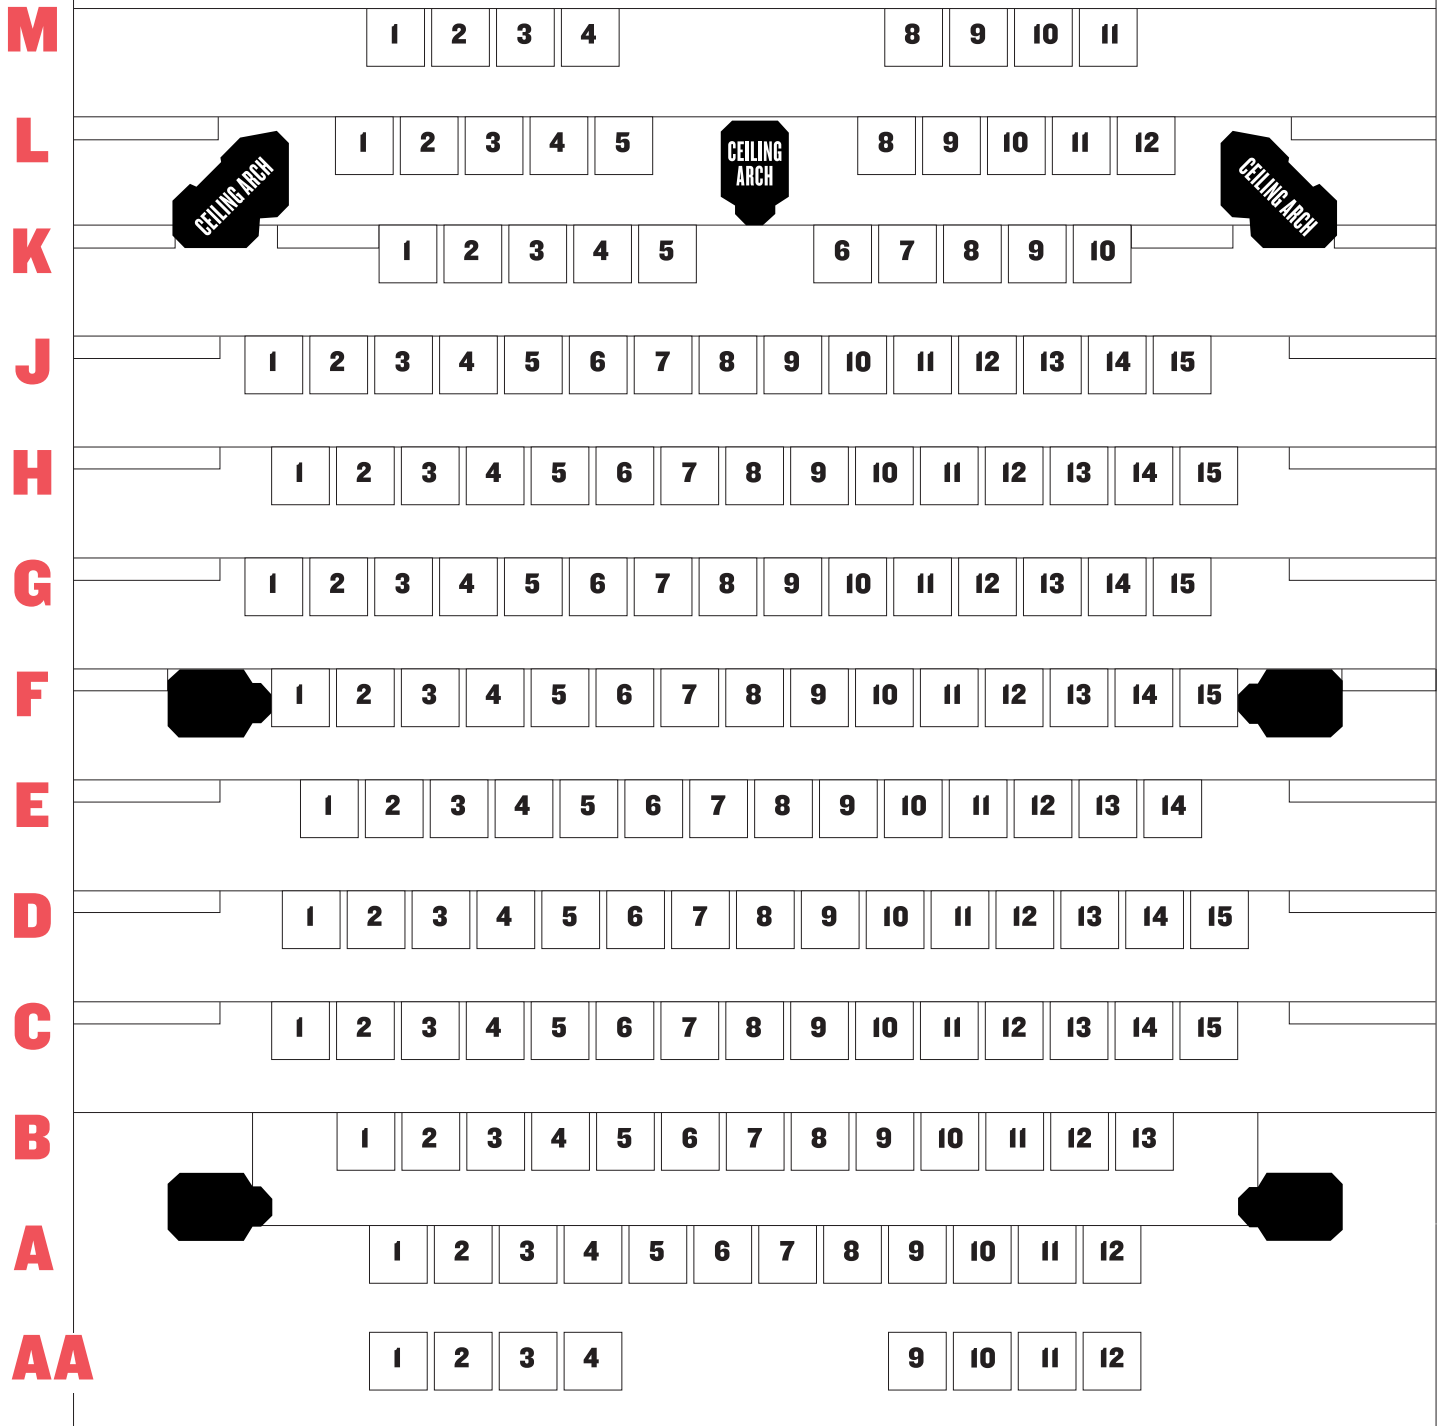

# SOUND BOARD

# LuESTHER HALL STAGE